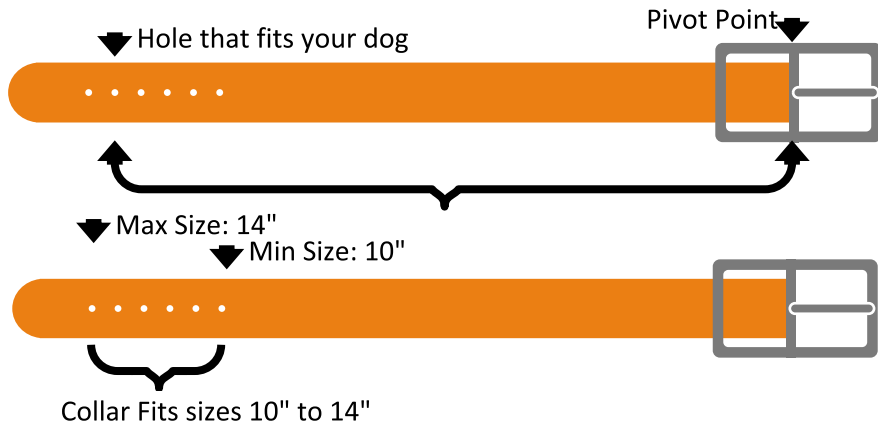

EASY Size

INSTRUCTIONS

1. Print at 100%
2. Cut on dotted line.
3. Place around dog's neck.
4. Use inside of circle to measure.
5. Add a little room for comfort.

www.BestBuddiesBoutique.com

www.BestBuddiesBoutique.com